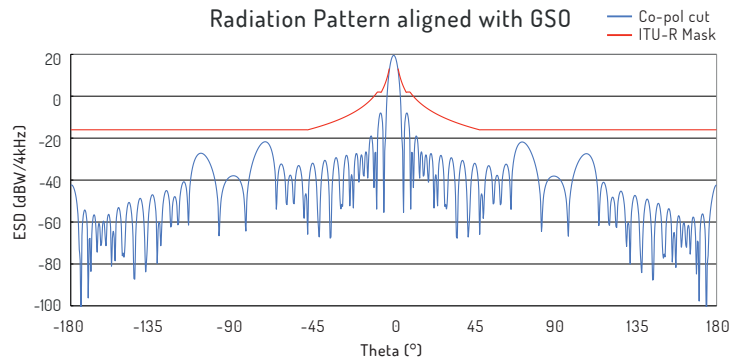

SATCUBE Ku is portable connectivity. One compact package includes:

- 3 batteries (hot-swappable) equals 3 hours transmit time.
- iDirect or UHP Networks modem, flat panel antenna, amplifier (high efficiency GaN SSPA), upconverter, downconverter, heat pipe cooling system, positioning system.
- All interfaces; hardware (Wi-Fi and ethernet) and user (built-in LCD).